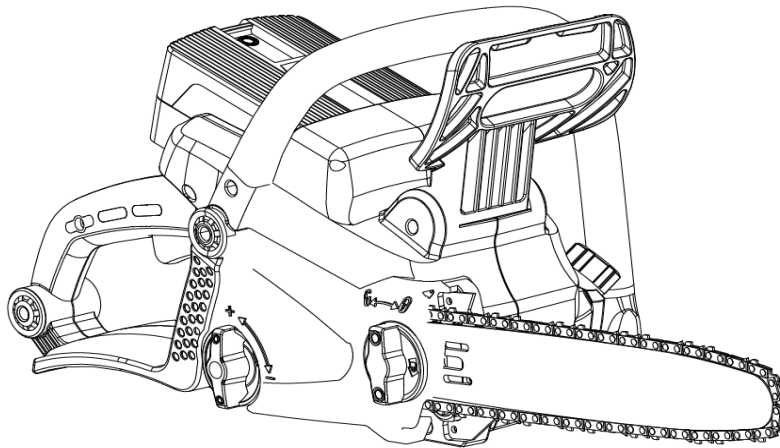

40V LITHIUM-ION CORDLESS CHAINSAW

Model E212C

Parts Breakdown

www.redbacktool.com
support@redbacktool.com

EXPLODED VIEW AND PARTS LIST

No.	Part No.	Description	QTY	No.	Part No.	Description	QTY
1	20040080	Tension nut	1	34	25180150	Oil tank assembly	1
2	70030580	Tension shaft	1	35	20260010	Auxiliary handle	1
3	20670020	Upper cover	1	36	20030050	Brake guard	1
4	70670200	Tension gear	1	37	30080080	Chain	1
5	70220040	Tension bar	1	38	30080070	Bar	1
6	70220050	Tension rod	1	39	30090010	Control shaft	1
7	21110020	Seal washer	1	40	20960040	Scabbard	1
8	6070680	Self-tapping screw	6	41	60380360	Pressure Spring	1
9	60370160	Linear Seal washer	1	42	20030040	Slider	1
10	70080190	Output shaft	1	43	70050190	Brake board	1
11	70170190	Self-tapping screw	1	44	20140040	Rotation bracket	1
12	70670210	Bumper spike	1	45	60190290	Flat washer	1
13	60170670	Self-tapping screw	30	46	60070170	Screw	
14	60070120	Self-tapping screw	1	47	70050200	Brake clip	1
15	20040090	Tension knob	1	48	30070010	Motor assy.	1
16	20040100	Tension knob bracket	1	49	60170170	Self-tapping screw	3
17	70220030	Stator	1	50	30080040	Oil pump	1
18	70630150	Right housing	1	51	30080060	Oil tube	1
19	21060100	Soft rubber	1	52	20140020	Bracket	1
20	60380370	Switch spring	1	53	20140030	Bracket cover	1
21	20470020	Switchboard	1	54	30080050	Oil pump gear	1
22	30080030	Switch	2	55	60150090	Self-lock nut	1
23	70630150	Connection clip	4	56	60350130	Flat key	1
24	20670030	Plug in board	1	57	60010320	Bearing	1