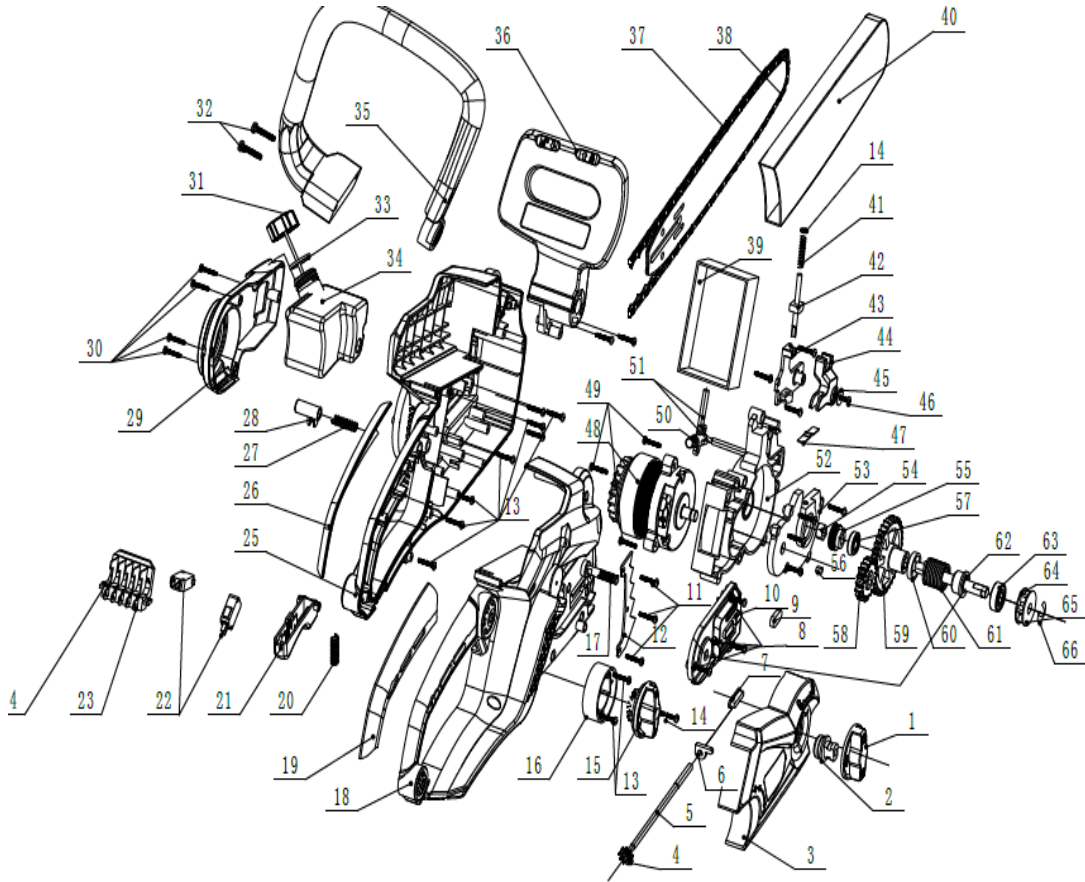

40V LITHIUM-ION CORDLESS CHAINSAW

Model E212C

Parts Breakdown

www.redbacktool.com
support@redbacktool.com

EXPLODED VIEW AND PARTS LIST

No.	Part No.	Description	QTY	No.	Part No.	Description	QTY
1	20040080	Tension nut	1	34	25180150	Oil tank assembly	1
2	70030580	Tension shaft	1	35	20260010	Auxiliary handle	1
3	20670020	Upper cover	1	36	20030050	Brake guard	1
4	70670200	Tension gear	1	37	30080080	Chain	1
5	70220040	Tension bar	1	38	30080070	Bar	1
6	70220050	Tension rod	1	39	30090010	Control shaft	1
7	21110020	Seal washer	1	40	20960040	Scabbard	1
8	6070680	Self-tapping screw	6	41	60380360	Pressure Spring	1
9	60370160	Linear Seal washer	1	42	20030040	Slider	1
10	70080190	Output shaft	1	43	70050190	Brake board	1
11	70170190	Self-tapping screw	1	44	20140040	Rotation bracket	1
12	70670210	Bumper spike	1	45	60190290	Flat washer	1
13	60170670	Self-tapping screw	30	46	60070170	Screw	
14	60070120	Self-tapping screw	1	47	70050200	Brake clip	1
15	20040090	Tension knob	1	48	30070010	Motor assy.	1
16	20040100	Tension knob bracket	1	49	60170170	Self-tapping screw	3
17	70220030	Stator	1	50	30080040	Oil pump	1
18	70630150	Right housing	1	51	30080060	Oil tube	1
19	21060100	Soft rubber	1	52	20140020	Bracket	1
20	60380370	Switch spring	1	53	20140030	Bracket cover	1
21	20470020	Switchboard	1	54	30080050	Oil pump gear	1
22	30080030	Switch	2	55	60150090	Self-lock nut	1
23	70630150	Connection clip	4	56	60350130	Flat key	1
24	20670030	Plug in board	1	57	60010320	Bearing	1